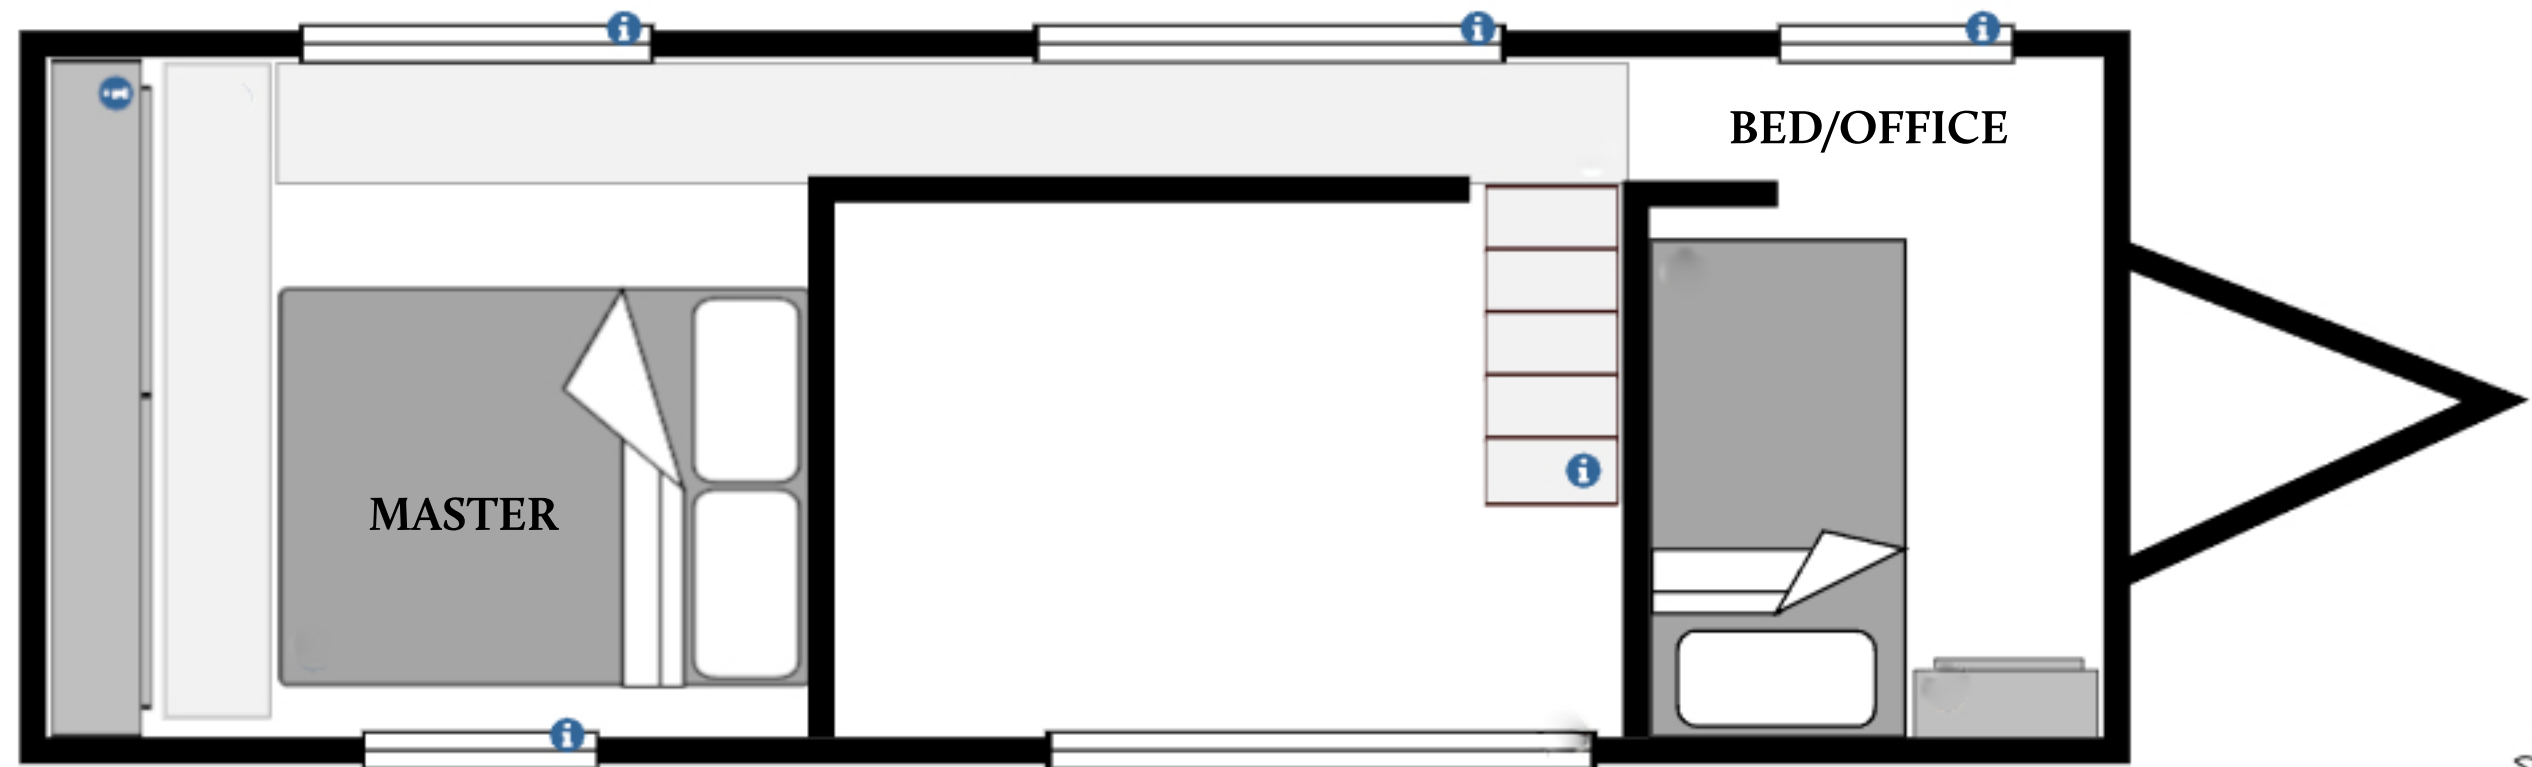

# Tinyhome & Grown Floorplan

REAR

FRONT/HITCH

WIDTH 8.5'

LENGTH 26'