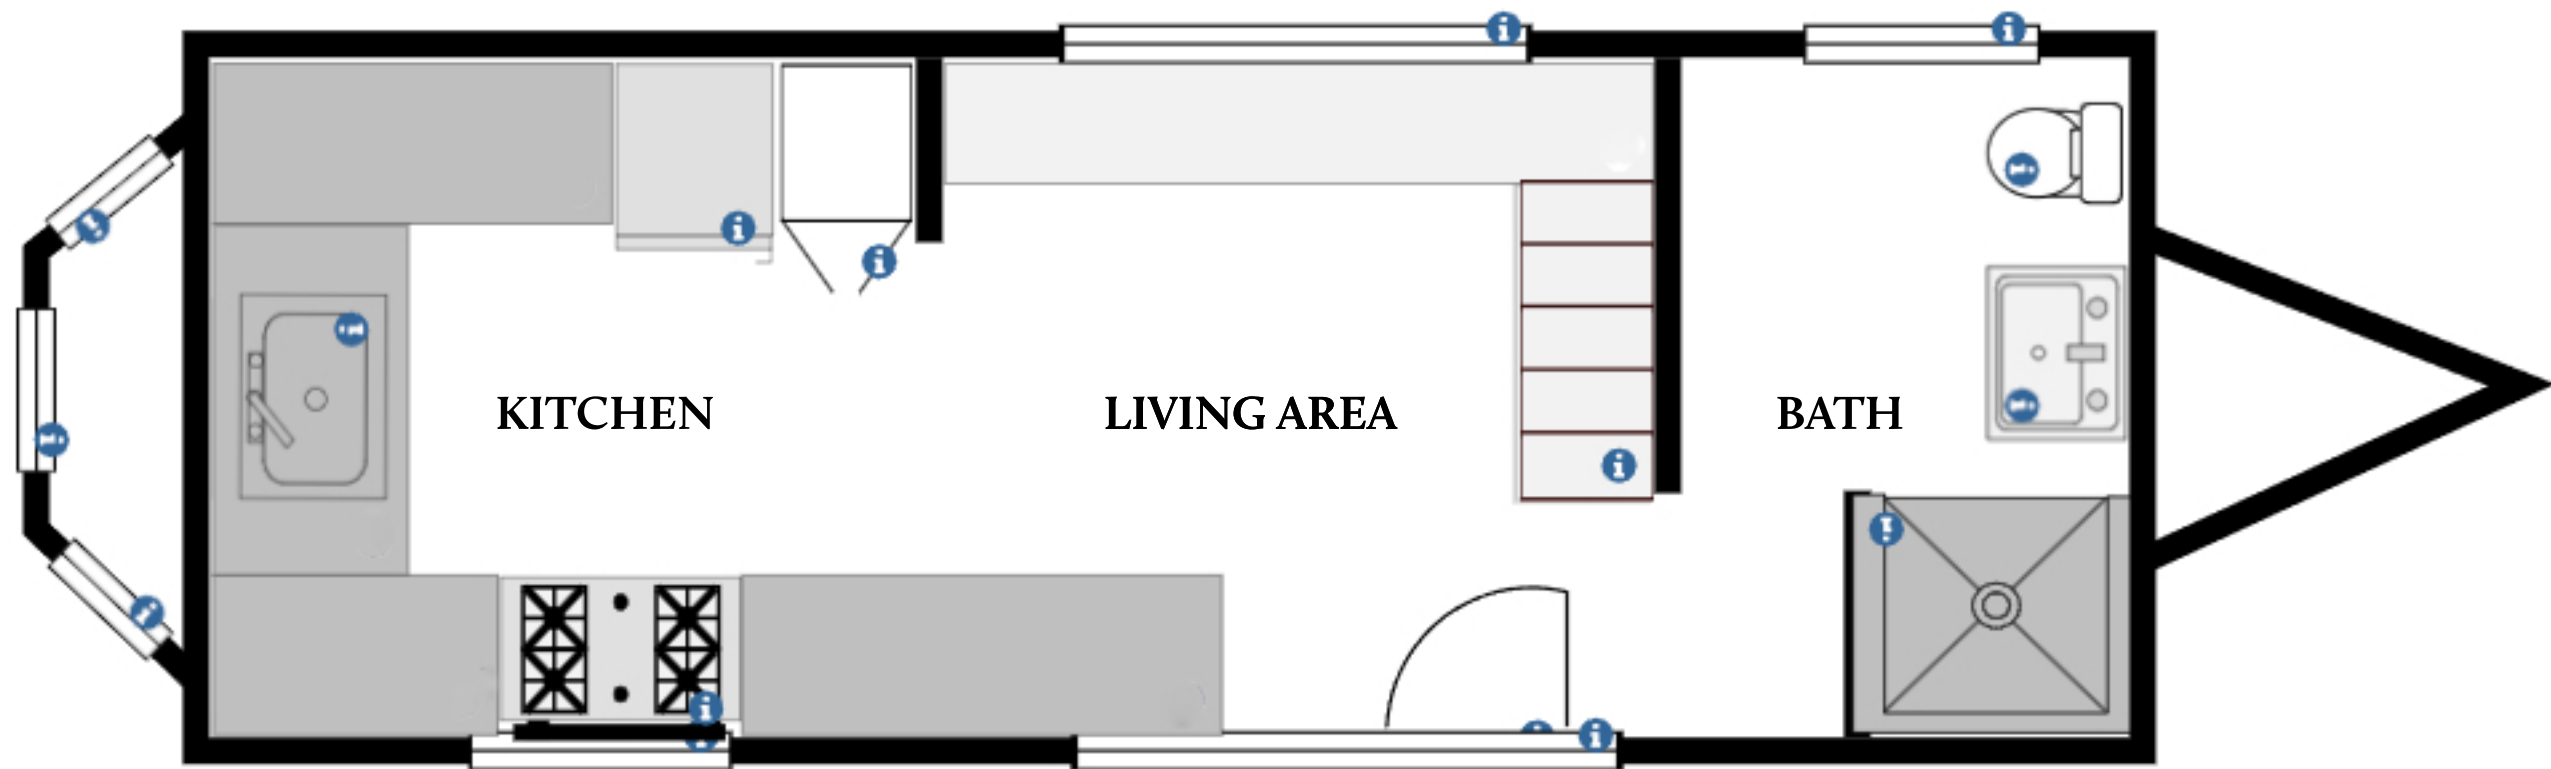

# Tinyhome & Grown Floorplan

REAR

FRONT/HITCH

WIDTH 8.5'

LENGTH 26'